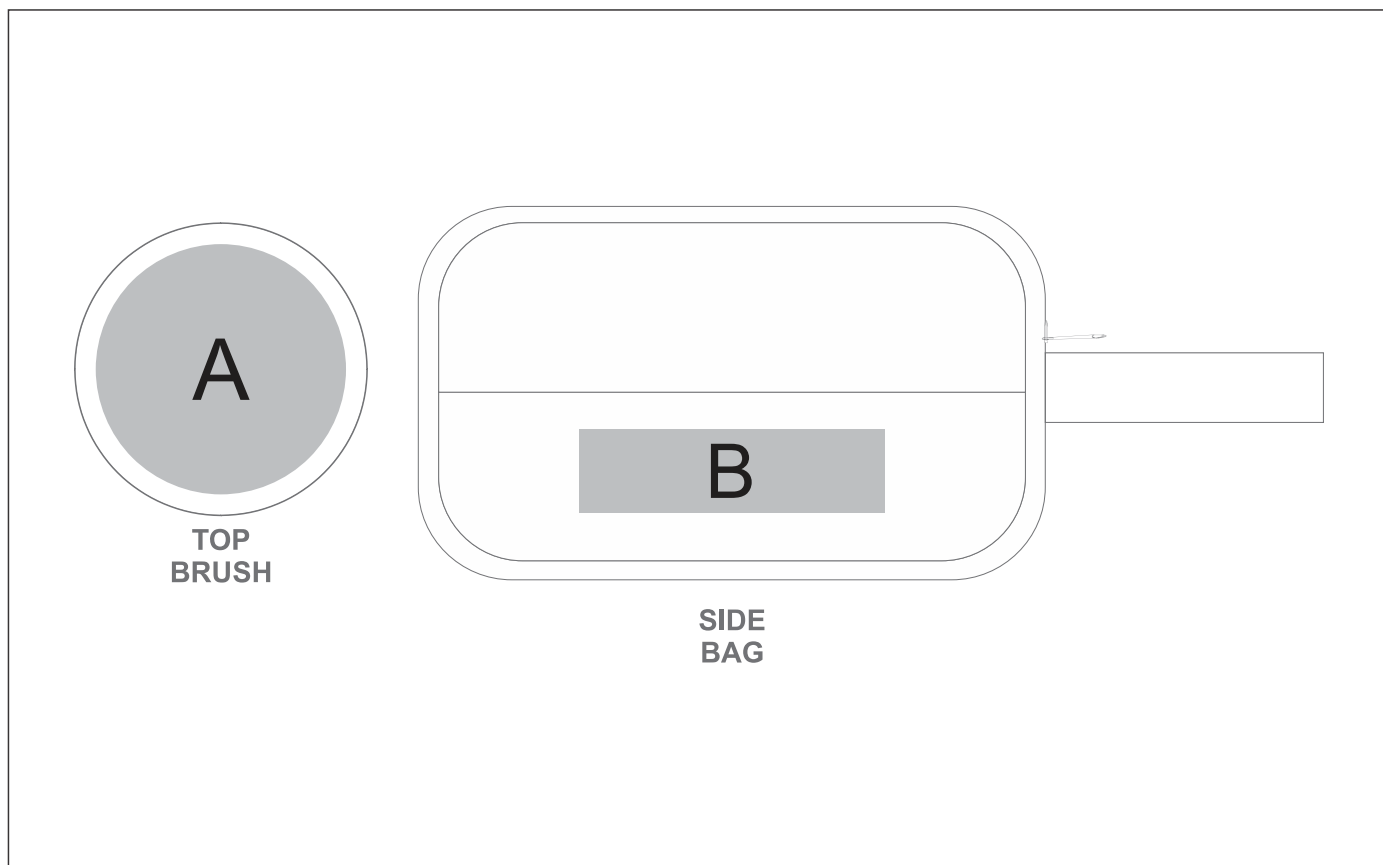

GF-EE-1143-B

Eva & Elm Aurora Gift Set

Need to know:

- Includes 1-Colour, 1-Position Screen Print AND Includes 1-Position Laser Engraving (setup fees apply)

- Due to tonal variations in the wood the laser engraving will vary from one item to the next and will likely vary in the same item.

- Laser Colour: Tonal

Branding Options:

Position B

1. Screen Print (SB)

1 Colour

Size: 110mm wide x 30mm high

Position A

1. Laser Engraving (LC)

N/A

Size: 90mm wide x 90mm high